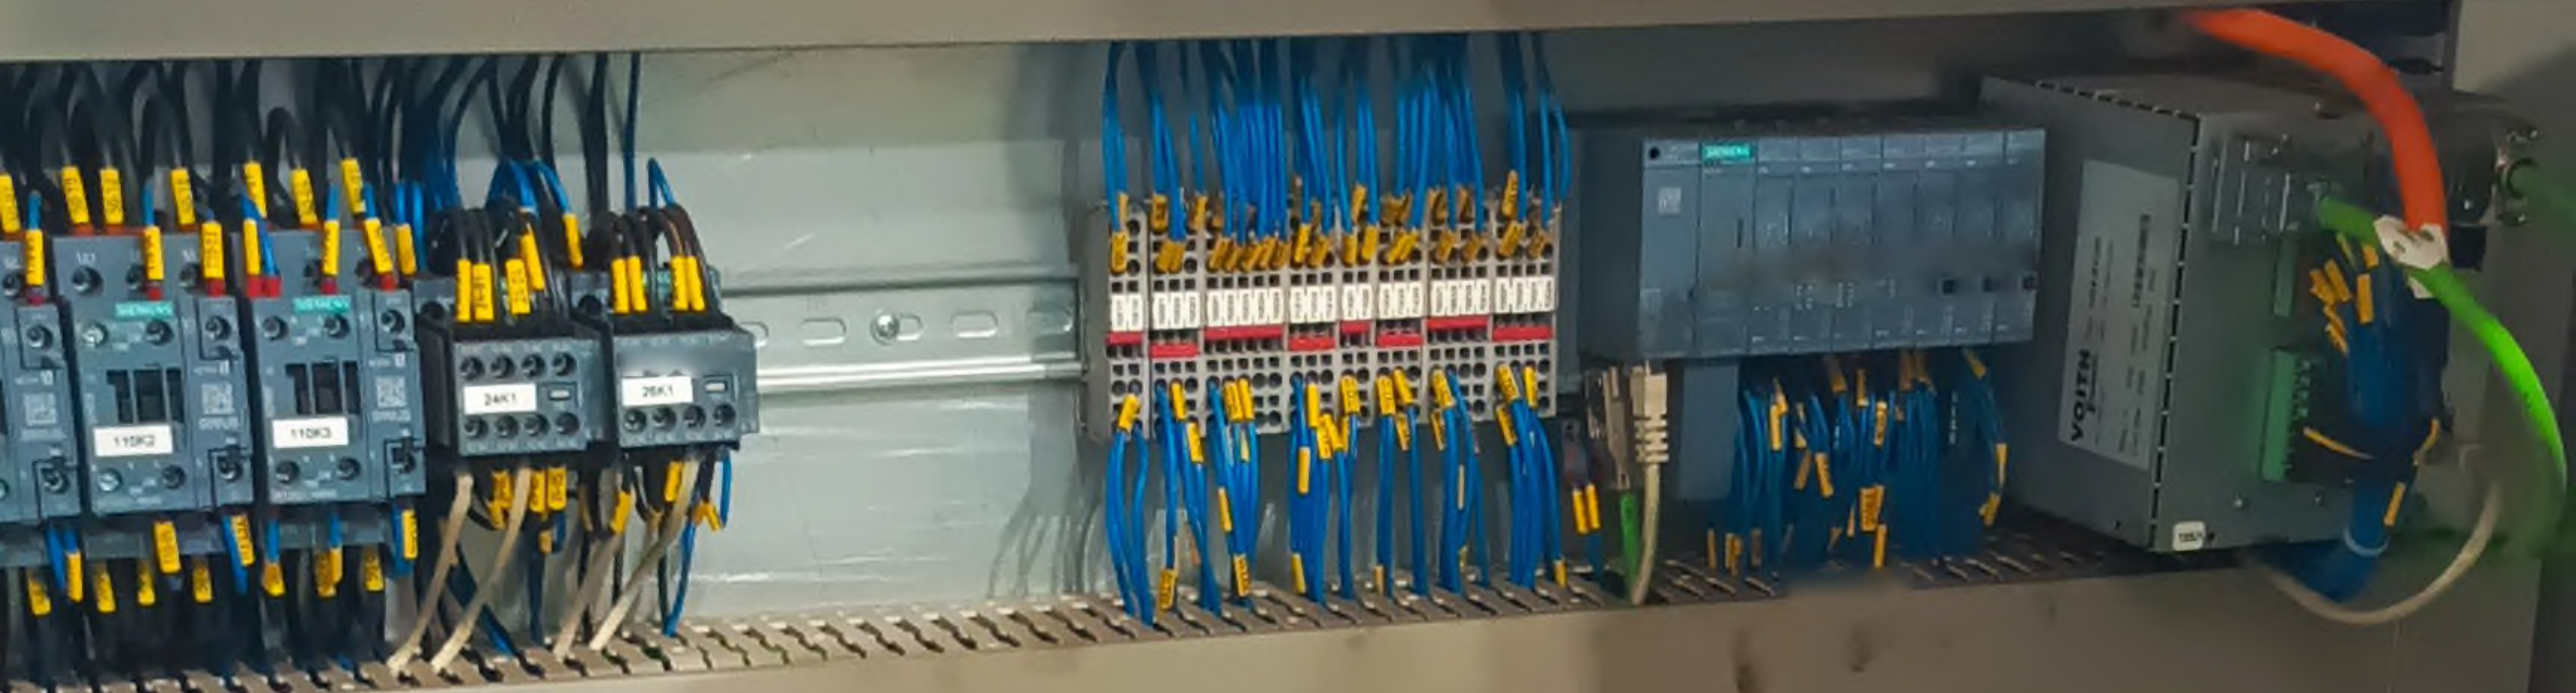

WARNING
DO NOT STAND ON
THIS AREA DURING
OPERATION

UYARI
OPERASYON ESNASINDA
BU ALANA GIRMAYINIZ

WARNING

The control panel features a large yellow emergency stop button with a red ring and the word "EMERGENCY" in red. To its left is a green power button. To the right are two rotary switches with green indicators and arrows, and a central toggle switch. Several indicator lights (red and green) are also present.