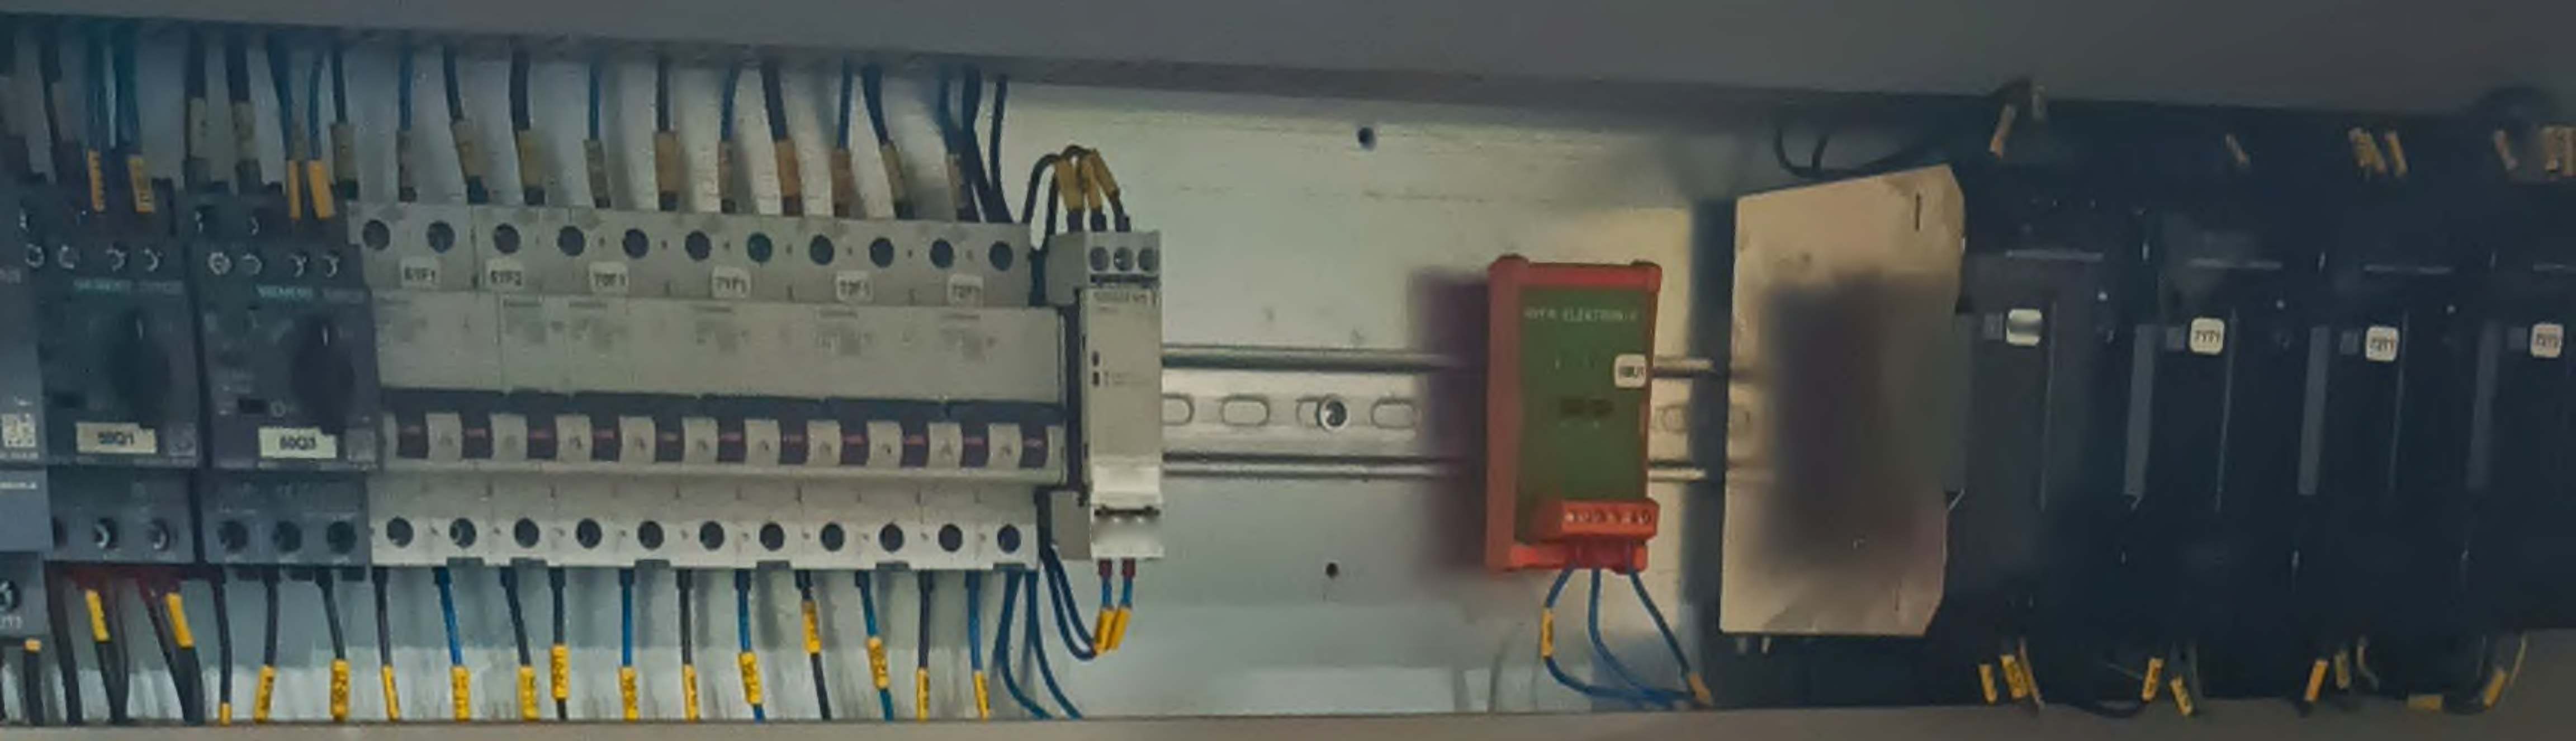

WARNING
DO NOT STAND ON
THIS AREA DURING
OPERATION

UYARI
OPERASYON ESNASINDA
BU ALANA GIRMAYINIZ

WARNING

The control panel features a large yellow emergency stop button with a red ring and the word "EMERGENCY" in red. To its left is a green power button. To the right are two rotary switches with green indicators and arrows, and a central toggle switch. Several indicator lights (red and green) are also present.